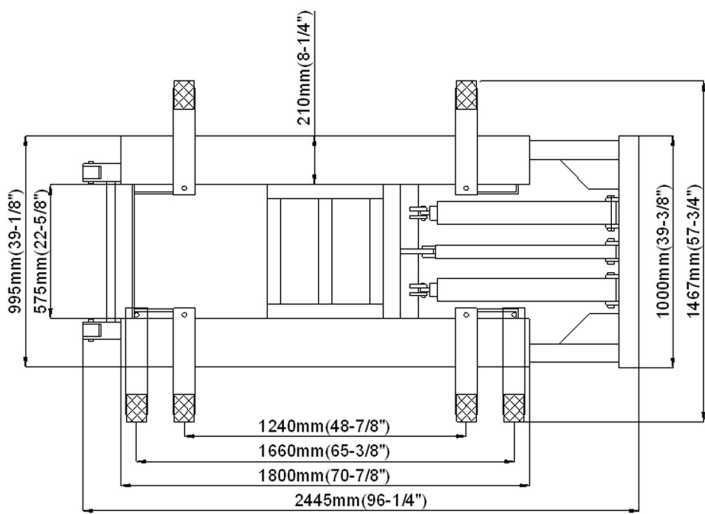

Egypt

28 Abdel Azim El-Ghoilemi Street
Nasr City, Cairo – Egypt
Tel: +(202) 22747083
Fax: +(202) 22876559

**Model
35006**

Specifications:

- Lifting Capacity 6,000 lbs (2,500 kg)
- Lifting Height 6¾ - 50" (170 - 1270 mm)
- Overall Dimensions 96¼ (L) x 39¾" (W) (2445 x 1000 mm)
- Lowered Height 6¾" (110 mm)
- Net Weight 825 lbs (375 kg)
- Shipping Weight 946 lbs (430 kg)
- Shipping Size 100¾ x 41¾ x 8⅝" (2550 x 1060 x 220 mm)