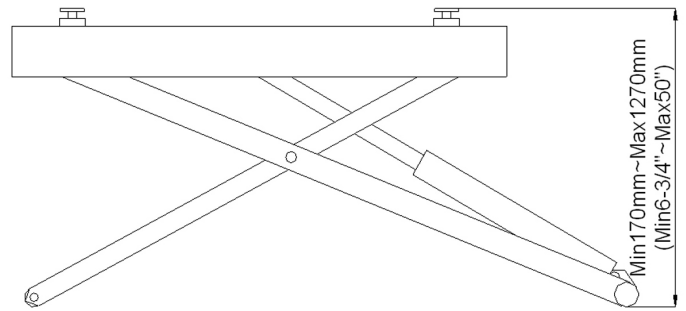

Egypt

28 Abdel Azim El-Ghoilemi Street
Nasr City, Cairo – Egypt
Tel: +(202) 22747083
Fax: +(202) 22876559

**Model
35006**

Specifications:

- Lifting Capacity 6,000 lbs (2,500 kg)
- Lifting Height 6¾ - 50" (170 - 1270 mm)
- Overall Dimensions 96¼ (L) x 39¾" (W) (2445 x 1000 mm)
- Lowered Height 6¾" (110 mm)
- Net Weight 825 lbs (375 kg)
- Shipping Weight 946 lbs (430 kg)
- Shipping Size 100¾ x 41¾ x 8⅝" (2550 x 1060 x 220 mm)