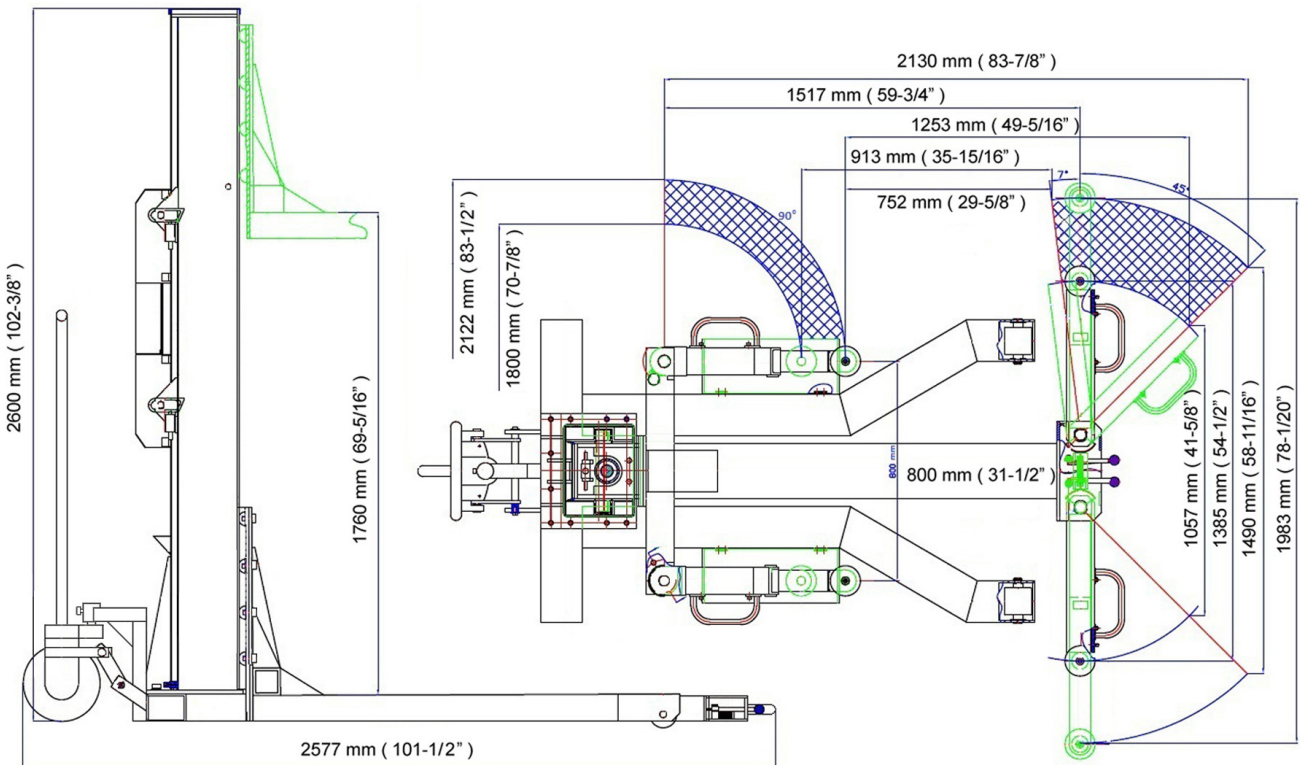

Egypt

28 Abdel Azim El-Ghoilemi Street
Nasr City, Cairo – Egypt
Tel: +(202) 22747083
Fax: +(202) 22876559

**Model
16906**

Specifications:

- Lifting Capacity 6,000 lbs (2,700 kg)
- Lifting Height 4½ - 69¼" (115 - 1760 mm)
- Lifting Time 53 Seconds
- Overall Dimensions 101½ (L) x 83½ (W) x 102¾" (H)
(2577 x 2122 x 2600 mm)
- Front Arm Length 41⅝ - 78" (1057 - 1983 mm)
- Rear Arm Length 31½ - 83½" (800 - 2122 mm)
- Net Weight 1528 lbs (693 kg)
- Shipping Weight 1709 lbs (775 kg)
- Shipping Size 98½ x 43¼ x 47¼"
(2500 x 1100 x 1200 mm)

Features:

- Pallet-jack Style Base for Mobility and Easy Maneuvering
- Electromagnetic Safety Lock Release System
- Electronic Control Unit (*Export Model Only*)
- Adjustable Front and Rear Lifting Arms to Accommodate a Wide Variety of Vehicles
- Threaded Pads with Stackable Height Adapters
- Detachable Ramps for Easy Drive Through