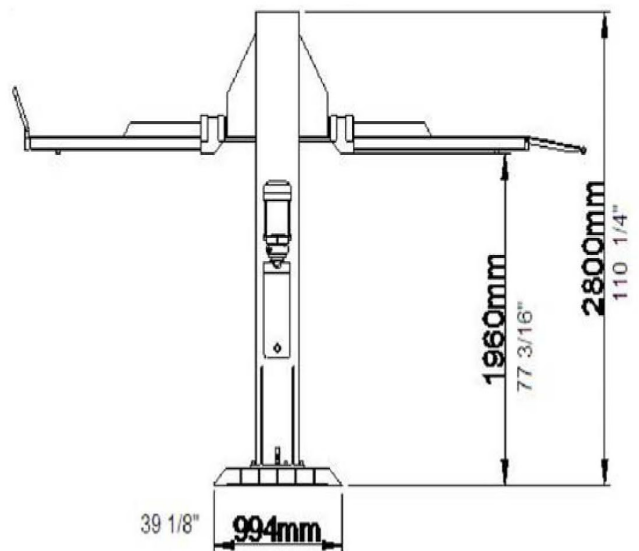

Egypt

28 Abdel Azim El-Ghoilemi Street
Nasr City, Cairo – Egypt
Tel: +(202) 22747083
Fax: +(202) 22876559

**Model
17706**

Specifications:

- Lifting Capacity 6,600 lbs (3,000 kg)
- Under Car Clearance 77 1/8" (1960 mm)
- Clearance Between Runways 42 1/2" (1073 mm)
- Runway Dimensions 152 (L) x 18 7/8" (W)
(3861 x 480 mm)
- Approach Ramp Length 18 3/8" (215 mm)
- Overall Dimensions 176 (L) x 112 1/4 (W) x 110 1/4" (H)
(4470 x 2850 x 2800 mm)
- Net Weight 2310 lbs (1050 kg)
- Shipping Weight 2420 lbs (1100 kg)