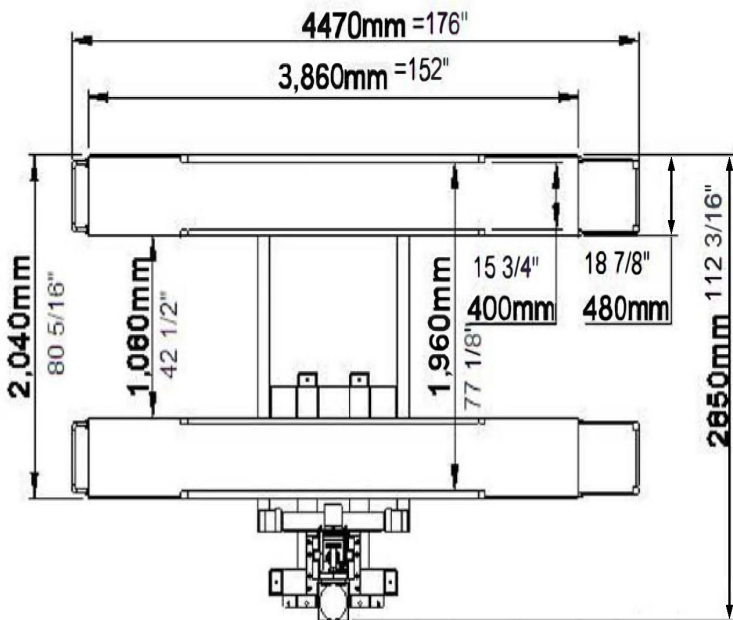

Egypt

28 Abdel Azim El-Ghoilemi Street
Nasr City, Cairo – Egypt
Tel: +(202) 22747083
Fax: +(202) 22876559

**Model
17706**

Specifications:

- Lifting Capacity 6,600 lbs (3,000 kg)
- Under Car Clearance 77 1/8" (1960 mm)
- Clearance Between Runways 42 1/2" (1073 mm)
- Runway Dimensions 152 (L) x 18 7/8" (W)
(3861 x 480 mm)
- Approach Ramp Length 18 3/8" (215 mm)
- Overall Dimensions 176 (L) x 112 1/4 (W) x 110 1/4" (H)
(4470 x 2850 x 2800 mm)
- Net Weight 2310 lbs (1050 kg)
- Shipping Weight 2420 lbs (1100 kg)