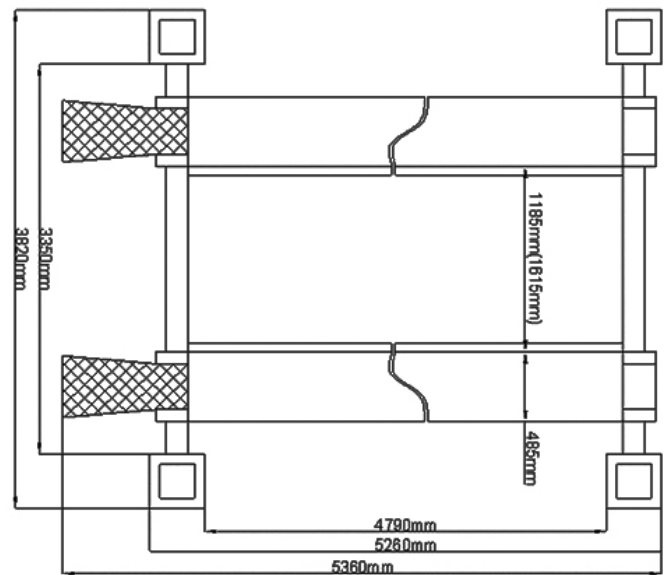

Egypt

28 Abdel Azim El-Ghoilemi Street
Nasr City, Cairo – Egypt
Tel: +(202) 22747083
Fax: +(202) 22876559

**Model
56507**

Specifications:

- Lifting Capacity 7,000 lbs (2,800 kg)
- Lifting Time 90 seconds
- Clearance Under Tracks 65" (1778 mm)
- Overall Dimensions 171" (L) x 112" (W) x 84" (H)
(4,343 x 2,845 x 2,134 mm)
- Track Size 18½" (W) x 160" (L)
(470 x 4064 mm)
- Shipping Weight 1,485 lbs (658 kg)

Features:

- Aircraft Grade Cables Rated at 14,500 lbs (6,427 kg)
- Hydraulically Driven Using a 3" Cylinder Safely Mounted Underneath Tracks
- Completely Enclosed Carriages for Increased Safety
- 18" Non-skid Diamond Plate Runways
- Optional Upgrades:
 - Solid Deck to Accommodate More Vehicle Types Such as ATVs
 - One-step Caster Kit for Lift Mobility
 - Aluminum Approach Ramps
 - Stackable Polyurethane Drip Trays
- Extended Height Model Available with 78" (1981 mm) of Under Track Clearance (Model: 5,7807E)