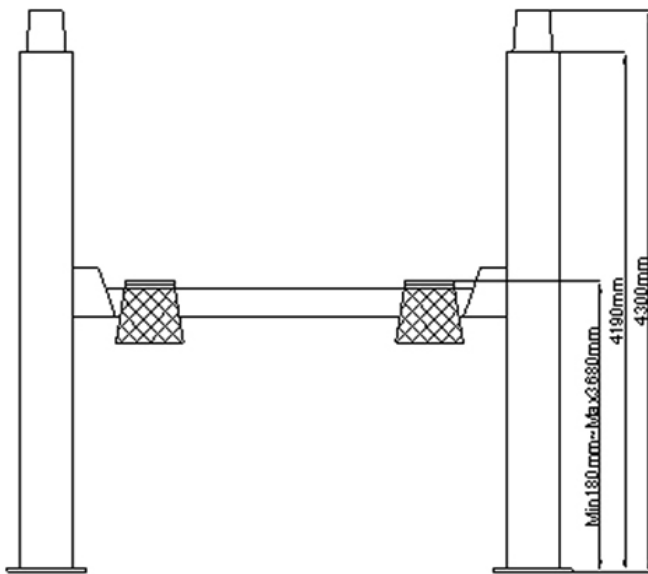

Egypt

28 Abdel Azim El-Ghoilemi Street
Nasr City, Cairo – Egypt
Tel: +(202) 22747083
Fax: +(202) 22876559

**Model
56507**

Specifications:

- Lifting Capacity 7,000 lbs (2,800 kg)
- Lifting Time 90 seconds
- Clearance Under Tracks 65" (1778 mm)
- Overall Dimensions 171" (L) x 112" (W) x 84" (H)
(4,343 x 2,845 x 2,134 mm)
- Track Size 18½" (W) x 160" (L)
(470 x 4064 mm)
- Shipping Weight 1,485 lbs (658 kg)

Features:

- Aircraft Grade Cables Rated at 14,500 lbs (6,427 kg)
- Hydraulically Driven Using a 3" Cylinder Safely Mounted Underneath Tracks
- Completely Enclosed Carriages for Increased Safety
- 18" Non-skid Diamond Plate Runways
- Optional Upgrades:
 - Solid Deck to Accommodate More Vehicle Types Such as ATVs
 - One-step Caster Kit for Lift Mobility
 - Aluminum Approach Ramps
 - Stackable Polyurethane Drip Trays
- Extended Height Model Available with 78" (1981 mm) of Under Track Clearance (Model: 5,7807E)