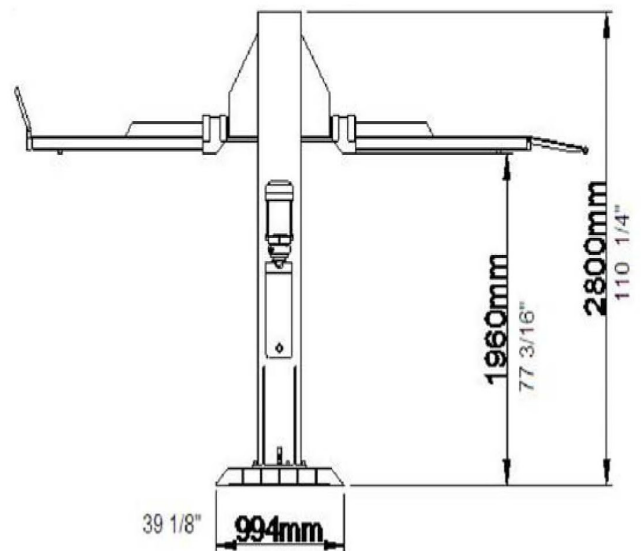

### Egypt

9A, Al-Mothalath  
End of Mostafa El-Nahas Street  
Nasr City, Cairo 11528 Egypt  
Tel: +2019 550 0001  
Fax: +2022 472 4346

**Model  
17706**

**Specifications:**

- Lifting Capacity 6,600 lbs (3,000 kg)
- Under Car Clearance 77 1/8" (1960 mm)
- Clearance Between Runways 42 1/2" (1073 mm)
- Runway Dimensions 152 (L) x 18 7/8" (W) (3861 x 480 mm)
- Approach Ramp Length 18 3/8" (215 mm)
- Overall Dimensions 176 (L) x 112 1/4 (W) x 110 1/4" (H) (4470 x 2850 x 2800 mm)
- Net Weight 2310 lbs (1050 kg)
- Shipping Weight 2420 lbs (1100 kg)