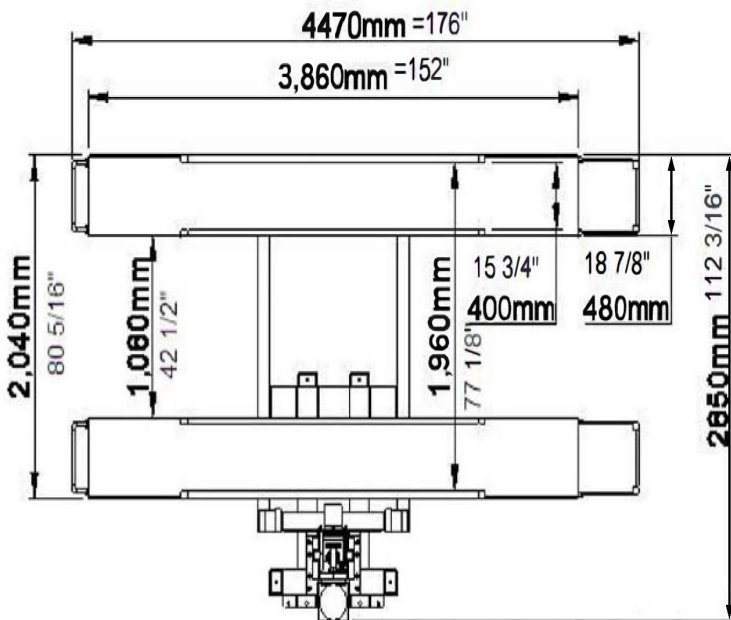

### Egypt

9A, Al-Mothalath  
End of Mostafa El-Nahas Street  
Nasr City, Cairo 11528 Egypt  
Tel: +2019 550 0001  
Fax: +2022 472 4346

**Model  
17706**

**Specifications:**

- Lifting Capacity 6,600 lbs (3,000 kg)
- Under Car Clearance 77 1/8" (1960 mm)
- Clearance Between Runways 42 1/2" (1073 mm)
- Runway Dimensions 152 (L) x 18 7/8" (W) (3861 x 480 mm)
- Approach Ramp Length 18 3/8" (215 mm)
- Overall Dimensions 176 (L) x 112 1/4 (W) x 110 1/4" (H) (4470 x 2850 x 2800 mm)
- Net Weight 2310 lbs (1050 kg)
- Shipping Weight 2420 lbs (1100 kg)